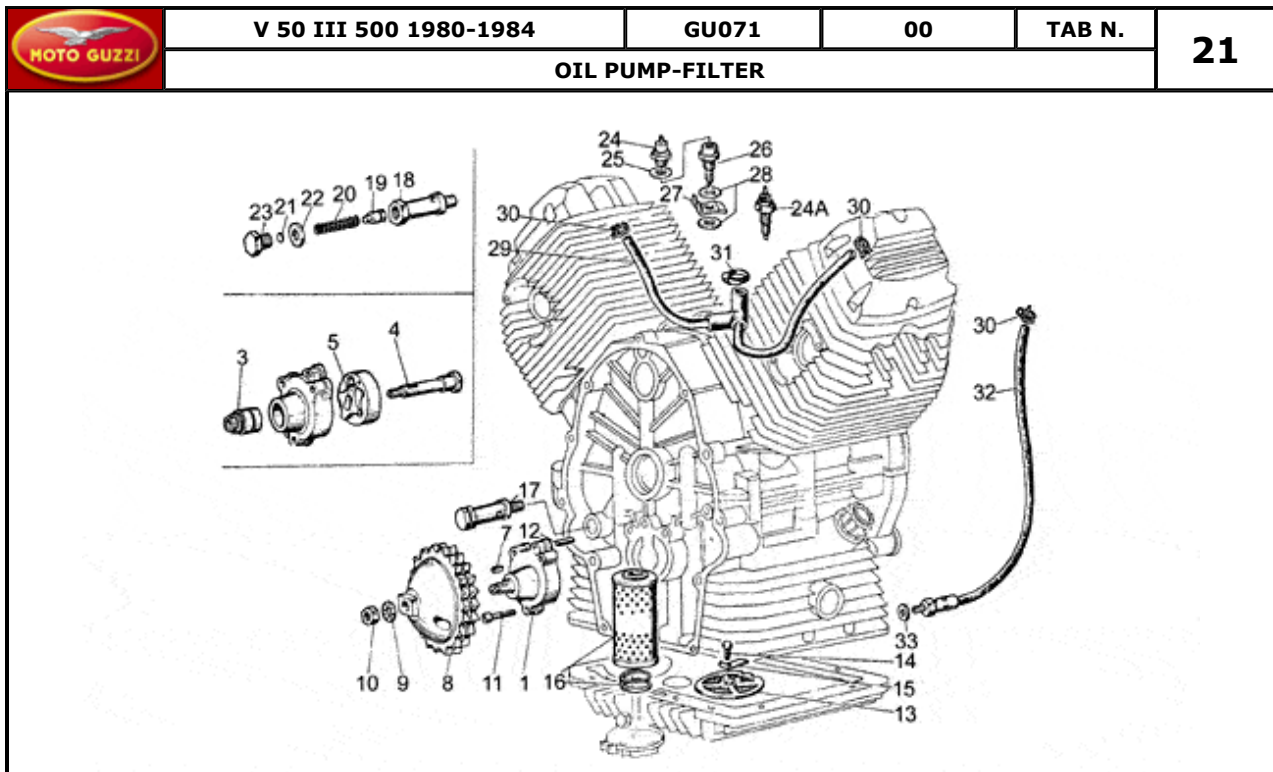

Pos.	Description	Year	I_M_	Country	Version	Code	Q.ty	P.Cod.
1	Oil pump	-	-	-	-	GU19146422	1	
3	Roller bearing 10x22x20	-	-	-	-	GU92252210	1	
4	Oil pump shaft assy.	-	-	-	-	GU19147820	1	
5	Inner rotor	-	-	-	-	GU19148420	1	
7	Guide roller	-	-	-	-	GU92296726	1	
8	Drive gear	-	-	-	M1	GU19147720	1	
	Oil pump gear	-	-	-	M2	GU19147721	1	
9	Washer 10,5x16x1	-	-	-	-	GU19149800	1	
10	Nut M10x1,25	-	-	-	-	GU92602510	1	
11	Screw M6X35	-	-	-	-	GU98620335	3	
12	Pin	-	-	-	-	GU19018920	2	
13	Oil filter	-	-	-	-	GU19152200	1	
14	Screw	-	-	-	-	GU98054314	1	
15	Plate	-	-	-	-	GU95187006	1	
16	Oil filter	-	-	-	-	GU19153000	1	
17	Oil valve cpl.	-	-	-	-	GU10158201	1	
18	Valve body	-	-	-	-	GU10158701	1	
19	Piston	-	-	-	-	GU12150900	1	
20	Valve spring	-	-	-	-	GU94321072	1	
21	Bottom	-	-	-	-	GU12150700	1	
22	Washer 14,5X20X1	-	-	-	-	GU95100523	3	
23	Plug	-	-	-	-	GU12159000	1	
24	Pressure sensor	-	-	-	-	GU17768750	1	
	Pressure sensor	-	-	-	02201N	GU31999581	1	
25	Gasket 12,25	-	-	-	-	GU12006400	1	
26	Union	-	-	-	-	GU19055800	1	
27	Plate	-	-	-	-	GU19055900	1	
28	Gasket 12,25	-	-	-	-	GU12006400	2	
29	Breather pipe	-	-	-	-	GU19159600	1	
30	Hose clamp	-	-	-	-	GU61108400	3	
31	Hose clamp	-	-	-	-	GU28157850	1	
32	Breather	-	-	-	B	GU19159300	1	
	Breather	-	-	-	L	GU19159320	1	
33	Gasket 8,25x15x1	-	-	-	-	GU12154200	1