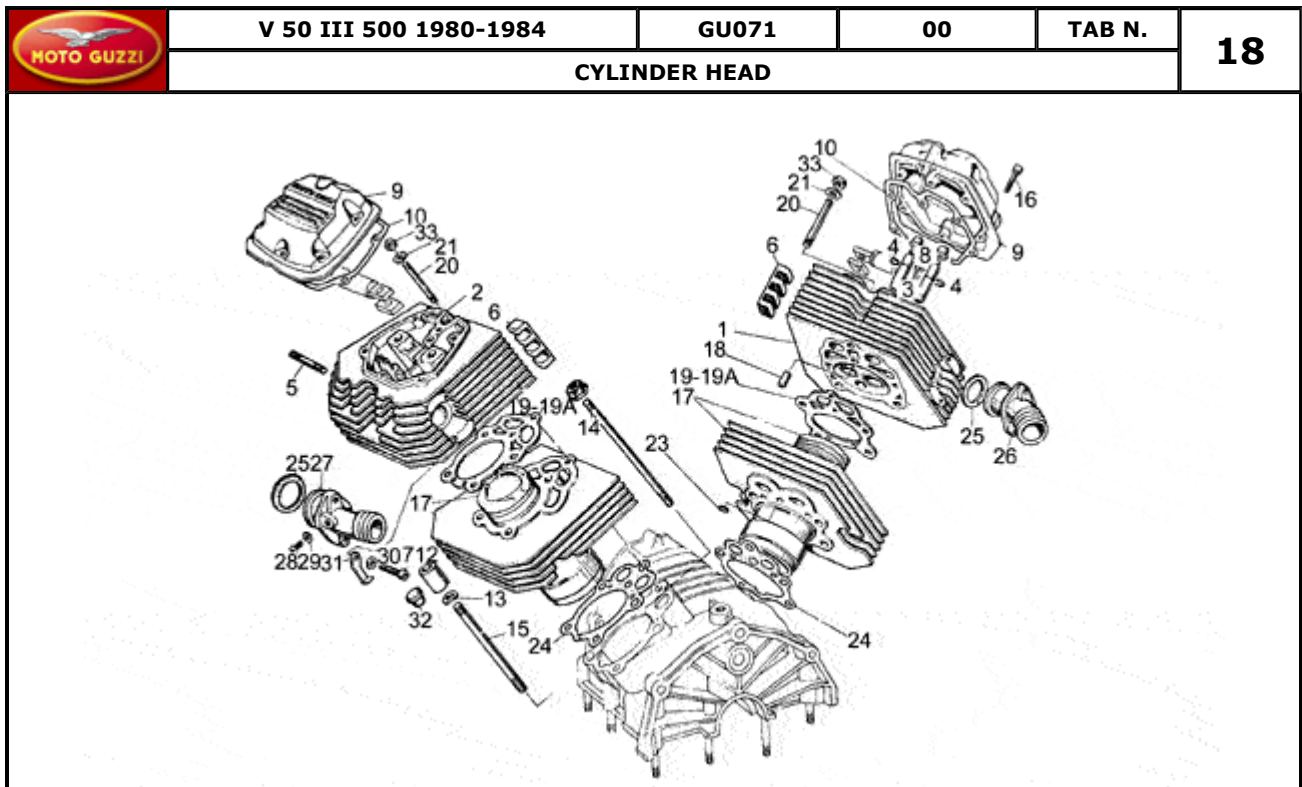

Pos.	Description	Year	I_M	Country	Version	Code	Q.ty	P.Cod.
1	RH head	-	-	-	-	GU19022180	1	
2	LH head	-	-	-	-	GU19022280	1	
3	Valve guide	-	-	-	-	GU61036801	4	
4	Snap ring	-	-	-	-	GU90353009	4	
5	Stud bolt	-	-	-	-	GU96506042	4	
6	Anti-vibration plate	-	-	-	-	GU19025300	4	
7	Screw	-	-	-	-	GU98822325	4	
8	Oil seal	-	-	-	-	GU19037820	4	
9	Valves cover	-	-	-	-	GU19023520	2	
10	Gasket	-	-	-	-	GU19023700	2	
11	Column nut	-	-	-	-	GU92660010	4	
12	Column nut	-	-	-	-	GU13021900	4	
13	Washer 10,5X18X0,8	-	-	-	-	GU95129180	4	
14	Stud bolt	-	-	-	-	GU96510182	4	
15	Stud bolt 125 mm	-	-	-	-	GU96510125	4	
16	Hex socket screw M6X25	-	-	-	-	GU98622325	12	
17	Cylinder with piston, blank	-	-	-	-	GU19060181	2	
18	Bush	-	-	-	-	GU19021320	2	
19	Gasket	-	-	-	-	GU19022082	2	
	Gasket	-	-	-	-	GU27022080	2	
20	Stud bolt	-	-	-	-	GU96508107	2	
21	Spring washer 8x15x0,3	-	-	-	-	GU61270300	2	
23	O-ring	-	-	-	-	GU61027200	2	
24	Gasket	-	-	-	-	GU19020820	2	
25	Gasket	-	-	-	-	GU19115580	2	
26	RH manifold, blank MOTOPLAT	-	-	-	-	GU19115080	1	
27	LH manifold, blank MOTOPLAT	-	-	-	-	GU19115081	1	
28	Screw	-	-	-	-	GU98310610	2	
29	Washer 6,25x10x1,5	-	-	-	-	GU95100116	2	
30	Special washer	-	-	-	-	GU61013800	2	
31	Hose clamp	-	-	-	-	GU19718000	2	
32	Plug	-	-	-	-	GU93180245	4	
33	Nut	-	-	-	-	GU19021920	2