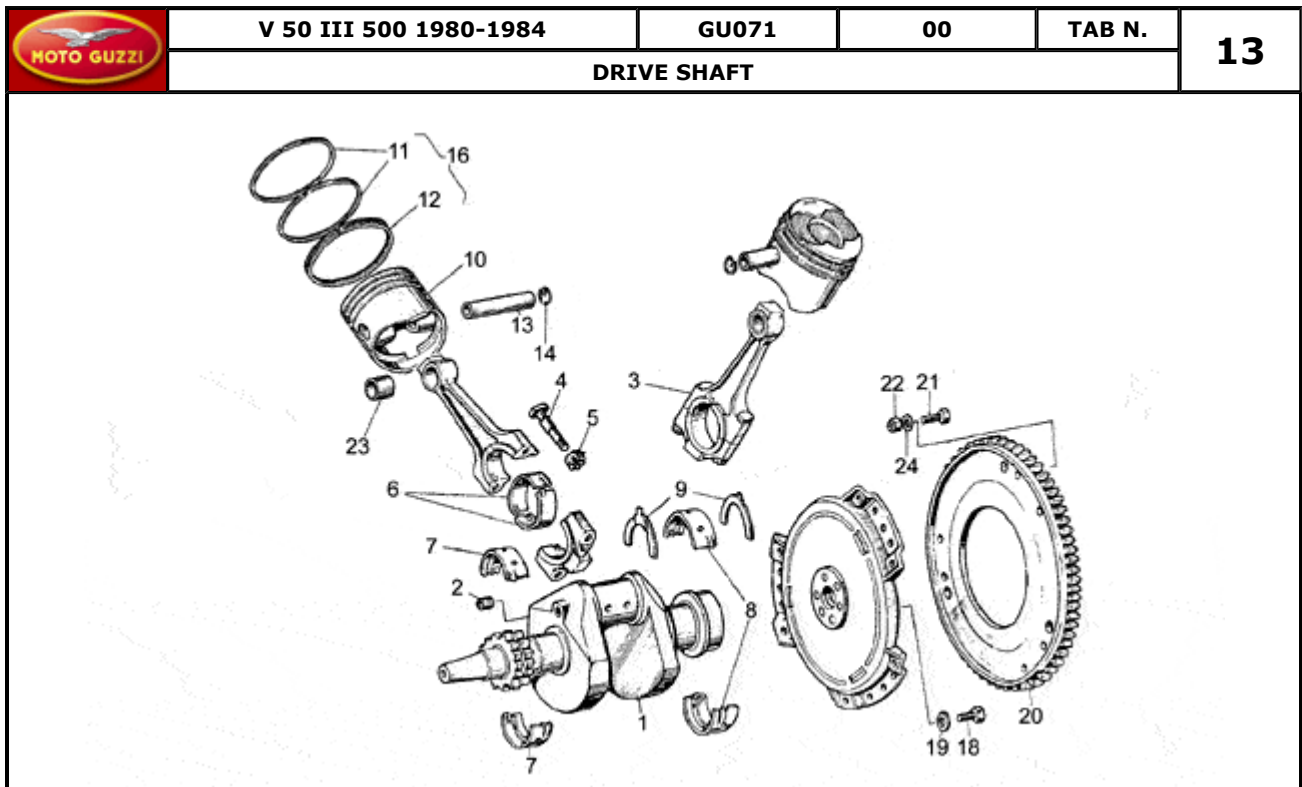

Pos.	Description	Year	I_M	Country	Version	Code	Q.ty	P.Cod.
1	Drive shaft	-	-	-	M2	GU19064281	1	
	Drive shaft	-	-	-	M1	GU19064280	1	
2	Plug	-	-	-	-	GU19065400	1	
3	Connecting rod	-	-	-	-	GU19061521	2	
4	Connecting rod screw	-	-	-	-	GU19062220	4	
5	Nut	-	-	-	-	GU61062401	4	
6	Bearing half-shell	-	-	-	-	GU19062022	4	
7	Front main half-bearing	-	-	-	-	GU19065623	2	
8	Rear main half-bearing	-	-	-	-	GU19066522	2	
9	Shoulder	-	-	-	-	GU31066480	2	
10	Piston	-	-	-	-	GU19060481	2	
11	Ring	-	-	-	-	GU19060750	4	
12	Oil scraper ring	-	-	-	-	GU19061050	2	
13	Piston pin	-	-	-	-	GU19061280	2	
14	Stop ring	-	-	-	-	GU19061320	4	
16	Piston rings set	-	-	-	-	GU19060650	2	
18	Screw	-	-	-	-	GU19067700	6	
19	Washer 8,4X13X0,8	-	-	-	-	GU14615901	6	
20	Chain ring MOTOPLAT	-	-	-	-	GU19067900	1	
21	Hex screw M6X16	-	-	-	-	GU98054316	6	
	Screw	-	-	-	-	GU98054318	6	
22	Nut M6x1	-	-	-	-	GU92630106	6	
23	Bush	-	-	-	-	GU19061821	2	
24	Washer 6,4x10x0,7	-	-	-	-	GU14217901	6