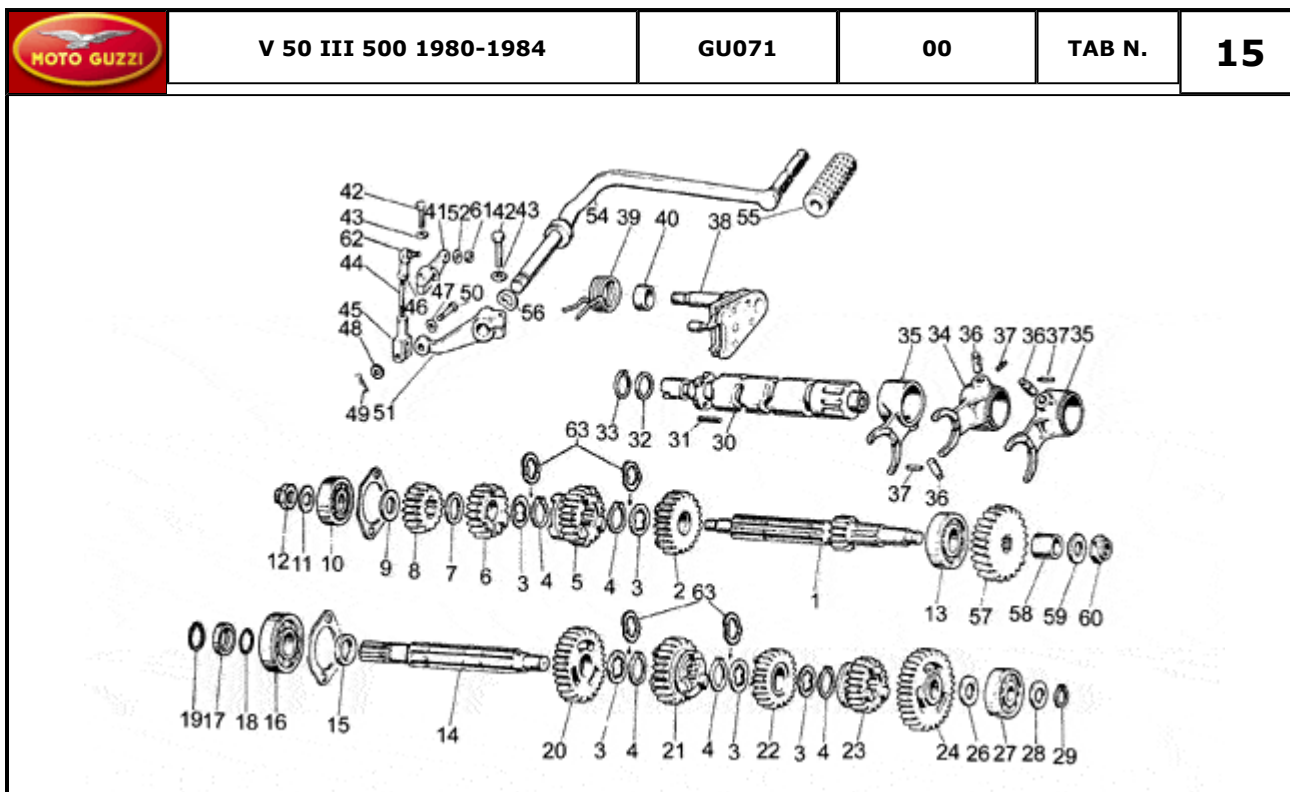

Pos.	Description	Year	I_M	Country	Version	Code	Q.ty	P.Cod.
1	Primary gear shaft Z=11	-	-	-	-	GU19210520	1	
2	Gear 5a AS Z=22	-	-	-	-	GU19212020	1	
3	Thrust washer mm1	-	-	-	-	GU19215420	5	
4	Circlip	-	-	-	-	GU90271220	5	
5	Gear 4a AS Z=22	-	-	-	-	GU19211820	1	
6	Gear 3a AS Z=18	-	-	-	-	GU19211420	1	
7	Thrust washer	-	-	-	-	GU19214620	1	
8	Gear	-	-	-	-	GU19211320	1	
9	Washer	-	-	-	-	GU19212800	1	
10	Ball bearing	-	-	-	-	GU92201415	1	
11	Clearance washer	-	-	-	-	GU39238100	1	
12	Nut	-	-	-	-	GU10054100	1	
13	Bearing 20X47X14	-	-	-	-	GU92201220	1	
14	Driven shaft	-	-	-	-	GU19213620	1	
15	Spacer	-	-	-	-	GU19212900	1	
16	Bearing 20X47X14	-	-	-	-	GU92201220	1	
17	Spacer	-	-	-	-	GU19213720	1	
18	Gasket ring 18,77X1,78	-	-	-	-	GU90706188	1	
19	Circlip	-	-	-	-	GU90271121	1	
20	Gear	-	-	-	-	GU19214501	1	
21	Gear	-	-	-	-	GU19214820	1	
22	Gear	-	-	-	-	GU19215121	1	
23	Gear	-	-	-	-	GU19215220	1	
24	Gear	-	-	-	-	GU19214001	1	
26	Spacer	-	-	-	-	GU35214300	1	
27	Ball bearing	-	-	-	-	GU92201415	1	
28	Spacer	-	-	-	-	GU35214300	1	
	Thrust washer	-	-	-	-	GU39239300	1	
29	Circlip	-	-	-	-	GU90271115	1	
30	Shift cam	-	-	-	-	GU19234420	1	
31	Pin	-	-	-	-	GU19234600	4	
32	Spacer 1 mm	-	-	-	-	GU19355300	1	
33	Snap ring	-	-	-	-	GU90271020	1